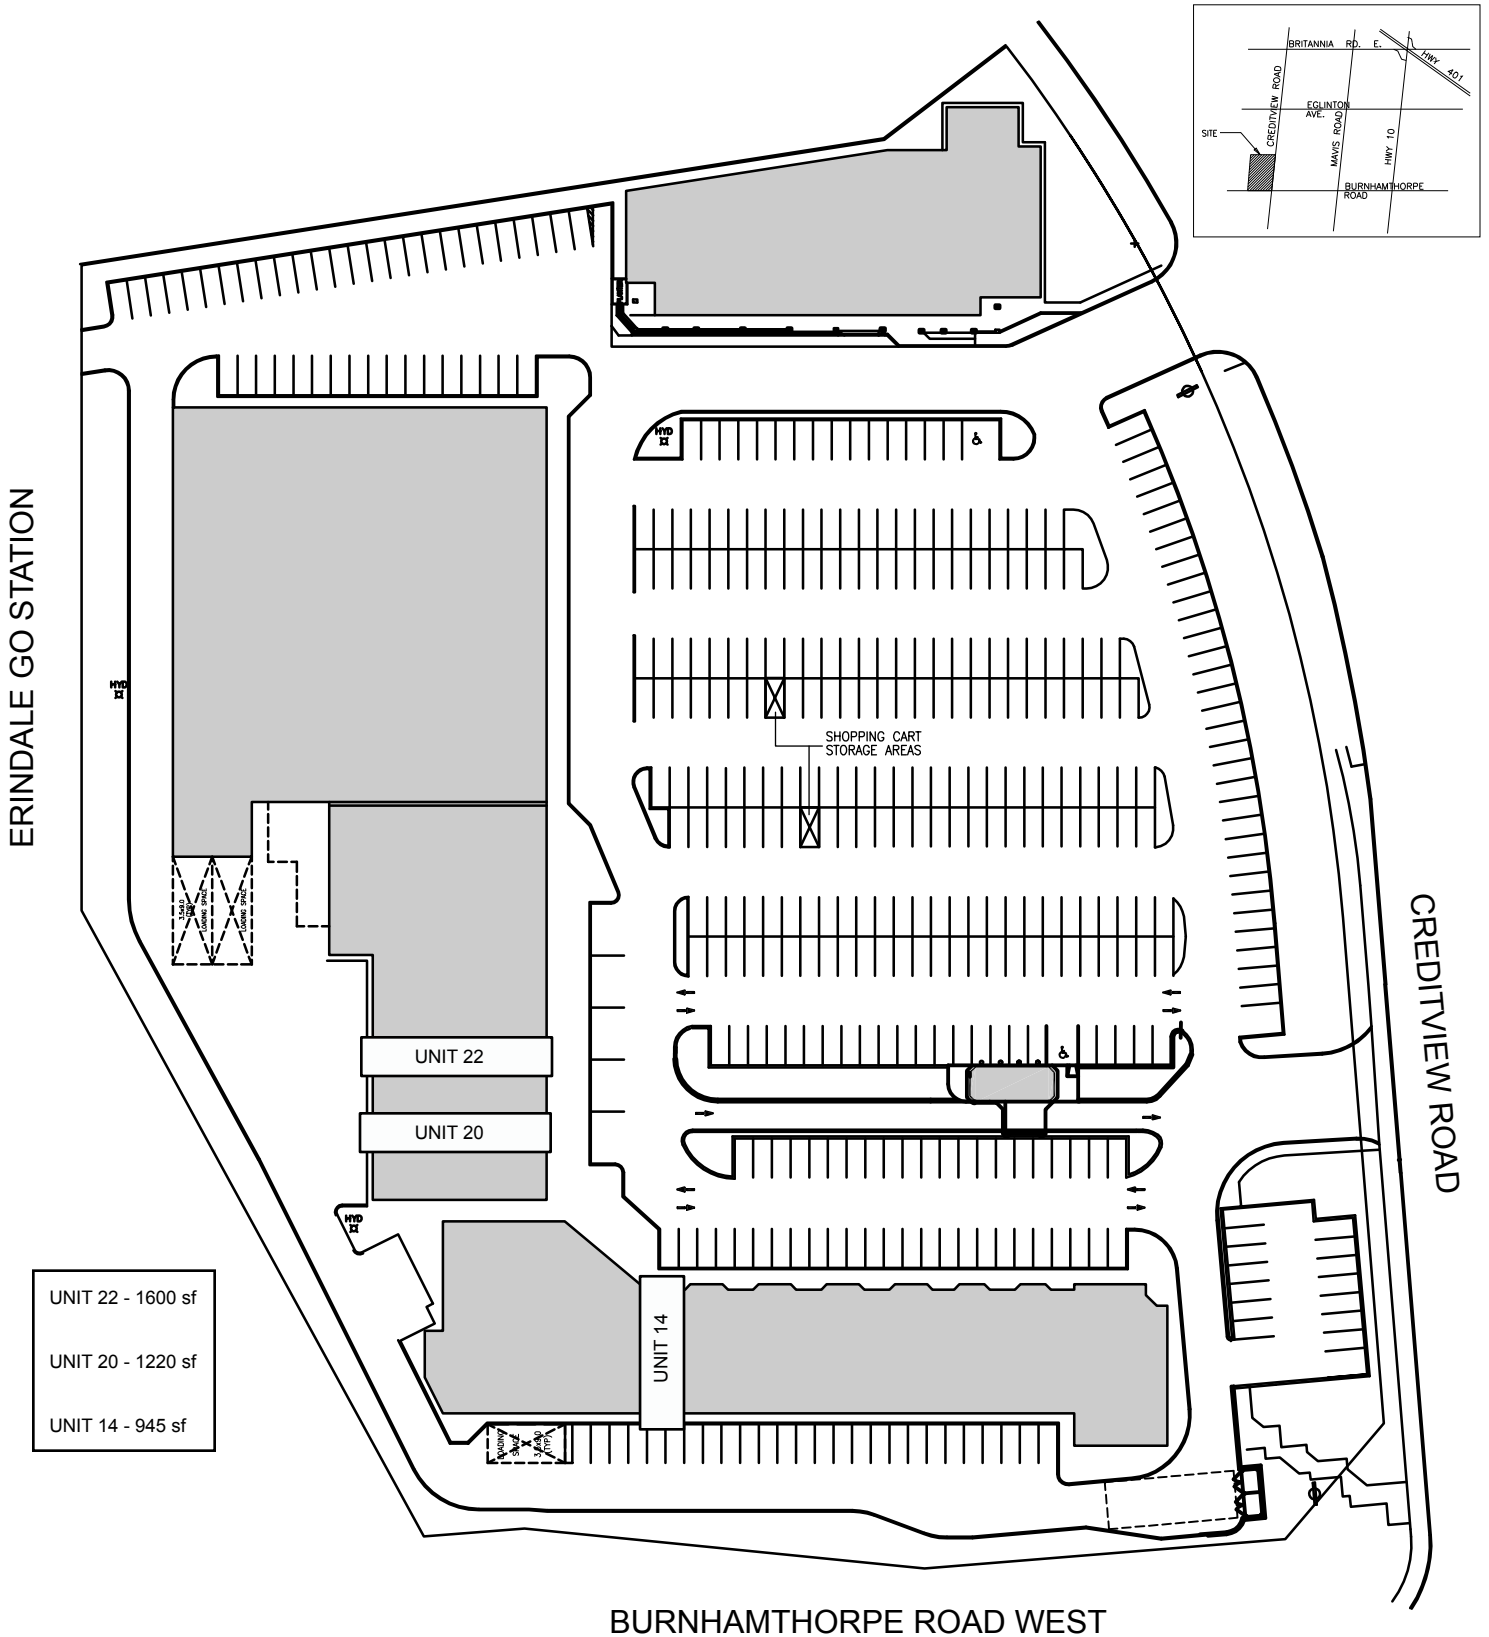

4040 Creditview Drive
Mississauga, Ontario

PLAZA LAYOUT

- UNIT 22 - 1600 sf
- UNIT 20 - 1220 sf
- UNIT 14 - 945 sf

ERINDALE GO STATION

CREDITVIEW ROAD

BURNHAMTHORPE ROAD WEST