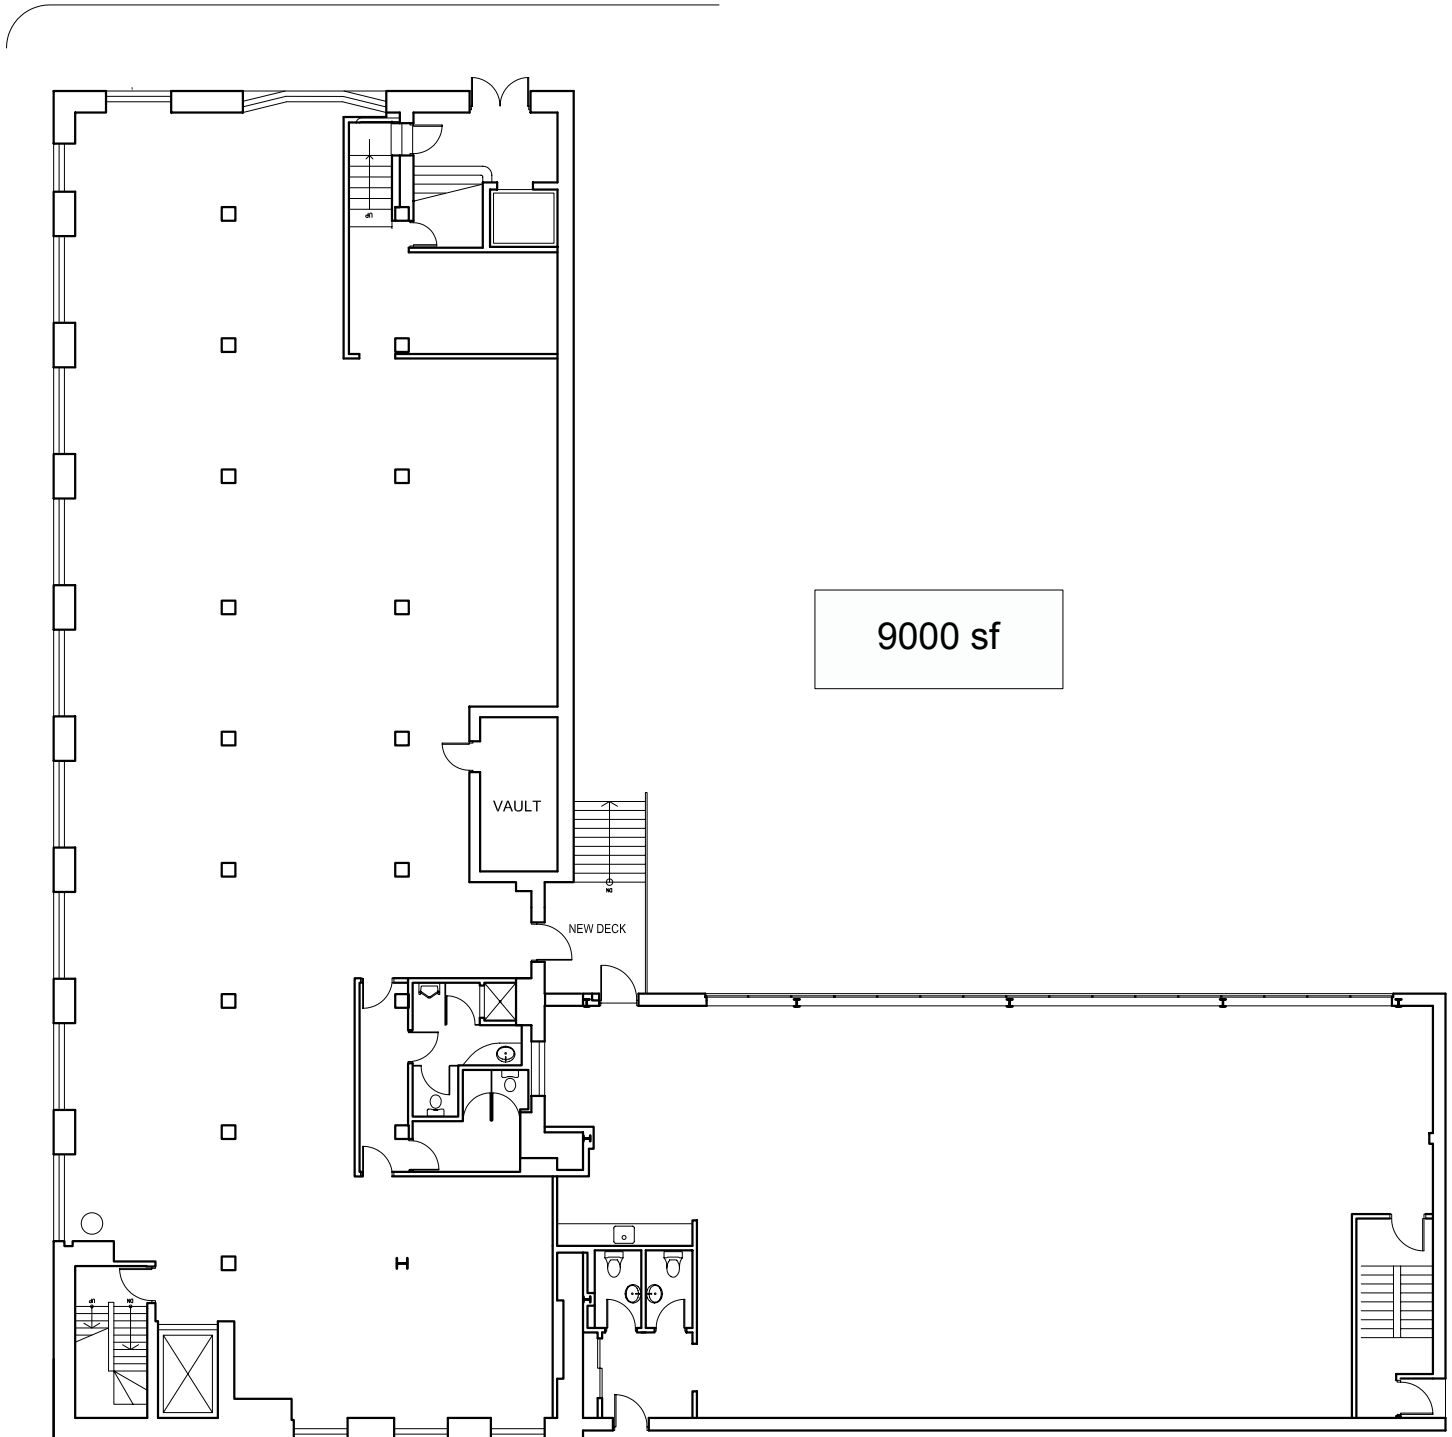

ADELAIDE STREET WEST

9000 sf